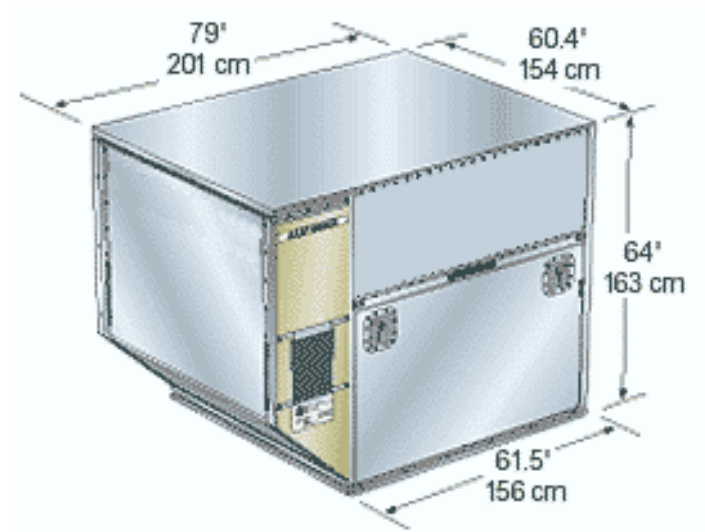

## LOOKING FOR ULD RATES FOR AUSTRALIA.

- BNE / MEL / PER / SYD
- PRE-BUILT AKE RATES
- £1450 for a 1000Kilo AKE
- Over-Pivot rate for upto 400 Kilo more
- Bin rate includes Fuel & War

**Cheapest ULD rates into Australia, Loose and Pallet rates available.**